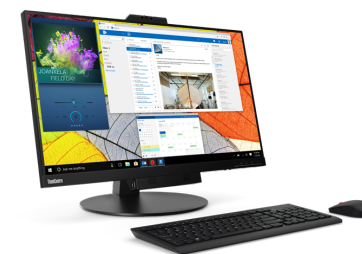

Environmental Certification

Energy Star Certified, TCO 8.0, TCO Edge 2.0, EPEAT Silver, RoHS

Ergonomic Certification

TÜV Rheinland Low Blue Light, TÜV Rheinland Flicker Free, TÜV Rheinland Eye Comfort

Base Warranty

3-year

Operating System Support

Support Windows 7, Windows 10

Sync Technology

None

Tiny Support / CPU / Platform

Yes / None / None

Ethernet / Bluetooth / Wireless

None / None / None

Touch Screen / Digitizer Pen / Battery

None / None / None

Display Ram / Storage / Card Slot

None / None / None

EAN / UPC / JAN

0195042227864 / 195042227864 / None

Announce Date

2020-03-20

WWW.LENOVO.COM

Lenovo may not offer the products, services or features discussed in this document in other countries. Lenovo may withdraw an offering at any time. Information is subject to change without notice. Consult your local representative for information on offerings available in your area.

Lenovo reserves the right to change specifications or other product information without notice. Lenovo is not responsible for photographic or typographical errors.

Lenovo provides this publication "as is" without warranty of any kind, either express or implied, including the implied warranties of merchantability or fitness for a particular purpose.

<https://psref.lenovo.com>

Visit psref website for the latest version of Product specifications Reference.

© Lenovo, 2022. All rights reserved.

Lenovo™